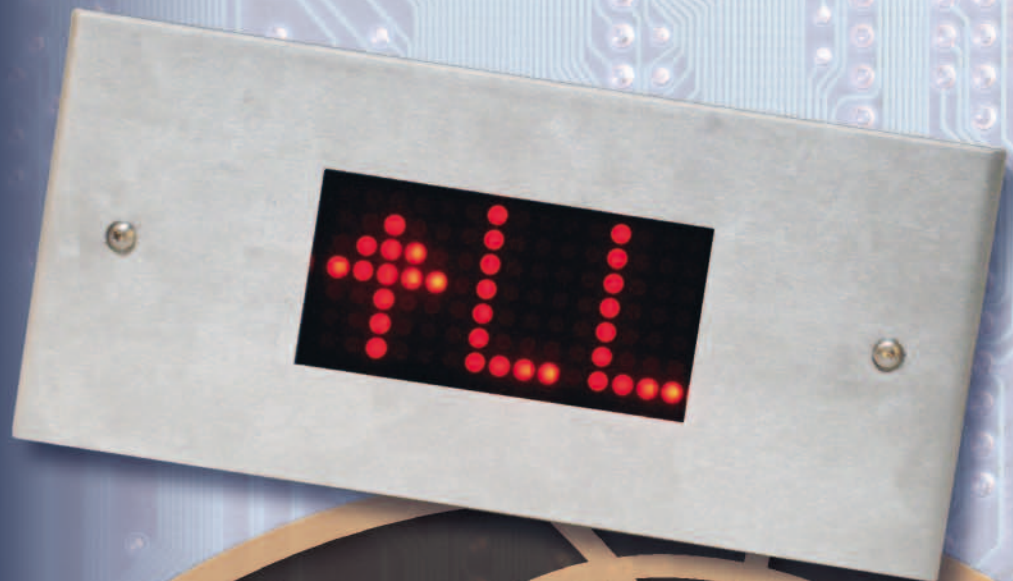

Field

Programmable

Car Position

Indicator

PDU8400 Position Indicator

Over **15** Years
of worldwide service