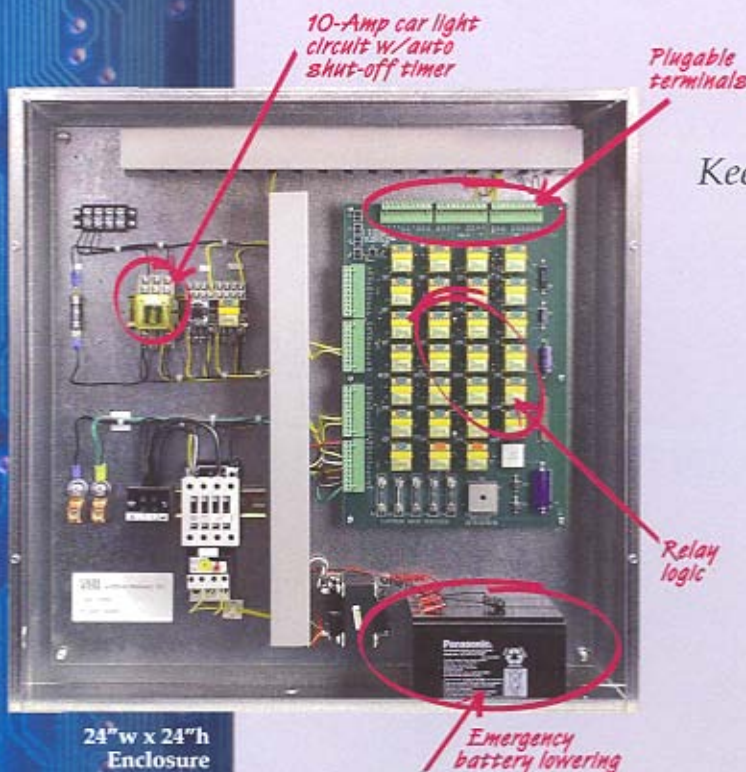

RESIDENTIAL CONTROLLER

24" w x 24" h
Enclosure

Keep it simple! Everything is easier when you work with a Vertitron JTI-701 Residential Elevator Controller.

VMI residential controllers offer **standard specifications** like single automatic push button operation, up to four landings, and emergency battery lowering. Everything that's important to your customers—and nothing that isn't!

You'll find the JTI-701 is not only simple to spec but is **simple to maintain**. It's designed using relay logic and plugable terminals which allow *you* to replace those parts easily and inexpensively. And smart details, like the 10-Amp car light circuit with auto shut-off timer, extend the life of elevator car lights and minimize minor (but expensive) service calls.