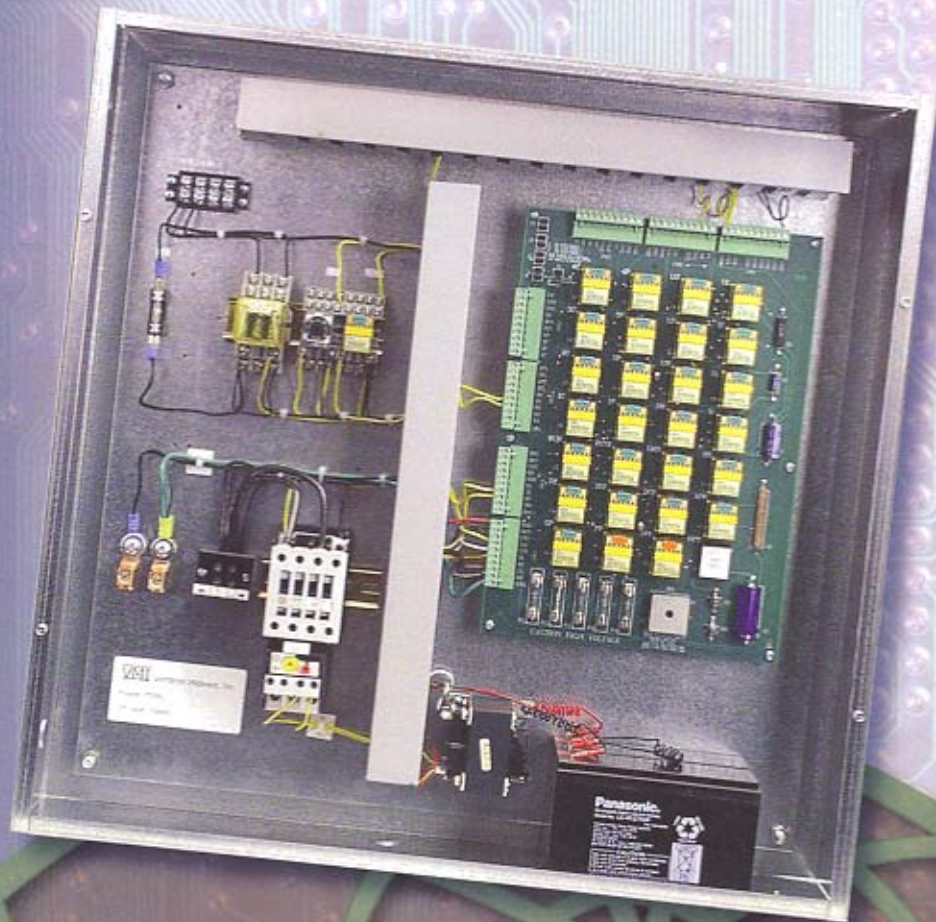

VMI

Vertitron Midwest, Inc.

Residential

Elevator

Controller

Residential Elevator Controller

Over **15** Years
of worldwide service